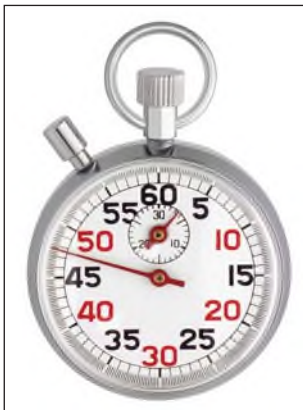

TM485-30 Water resistant, electronic stopwatch

BL590-25 Battery, 3V, spare for TM485-30

Time Switch and Wall Clocks

Time Switch

With integral 13A 3-pin plug and socket fitting for connecting directly to the mains supply and to equipment being controlled. Large dial with simple time setting by switch pins. Overall 70 x 70 x 33mm deep.

Minimum setting interval

15 minutes

Minimum time period

30 minutes

For 230V 50Hz single phase supplies. Maximum rating 13A.

TM850-20 24 hour

Wall Clock, analogue

Quartz mechanism, battery operated. White moulded plastic case with 254mm diameter, 12 hour dial with sweep second hand. Overall diameter 270mm. With battery and integral wall mounting bracket.

TM900-12 Wall clock, analogue

BL610-15 Spare battery 1.5V

Wall Clock, analogue, with hygrometer and thermometer

Quartz mechanism, battery operated. Moulded plastic case finished in silver with 280mm diameter, 12 hour dial with sweep second hand and subsidiary dial hygrometer (0 to 100%RH) and thermometer (-24 to +54°C). With battery and integral wall mounting bracket.

TM900-30 Wall clock/hygrometer/thermometer

BL610-15 Spare battery 1.5V

TM400-05