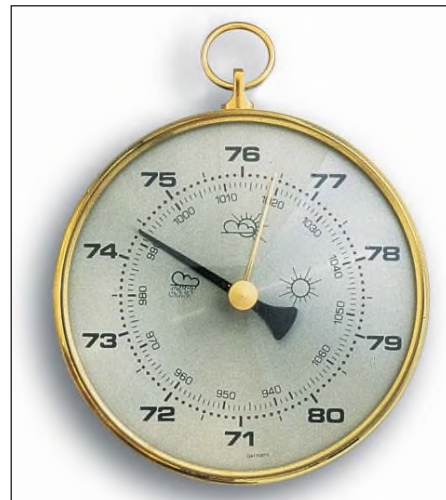

Barometers

Analogue

Analogue Barometer/Weather station

Indoor use. Bench or wall-mounting, with three, 45mm diameter dials. From top to bottom these indicate humidity (scaled 0 to 100% RH), atmospheric pressure (scaled 970 to 1050hPa x 1hPa) and temperature (scaled -20 to +60°C), respectively. Overall 55 x 33 x 165mm W x D x H. Weight 116g.

BF105-40 Analogue barometer/
weather station

Analogue Barometer/Weather station

Outdoor use. Wall-mounting, aluminium/glass housing with rain shield. 3-dial white face with main dial indicating atmospheric pressure from 960 to 1040hPa x 1hPa and smaller subsidiary dials indicating temperature from -40 to +60°C x 1°C and humidity from 0 to 100%RH x 1%RH, respectively. Overall 145 x 70 x 215mm W x D x H. Weight 500g.

BF105-60 Analogue barometer/
weather station

Hygrometers – see *HY160 to HY650-series*.

NOTE

Atmospheric pressure is now commonly measured in the metric unit of hPa (hectoPascals). 1hPa = 1mb.

Aneroid

Aneroid Barometer

Dual scaled 940 to 1060hPa x 1hPa and 71 to 80cm x 0.1cm. Brass finish case 100mm diameter. With manually adjustable pointer, to aid pressure trend indication, and hanging ring.

BF108-15 960 to 1060hPa

Anemometer, vane, compact

Compact hand-held, vane-type anemometer and thermometer with rugged ABS housing and large, clear, backlit LCD readout.

Ranges:-

Wind speed: 0.4 to 30m/s (alternative ranges: mph, knots, km/h)

Temperature: -30 to +60°C (alternative range: -22 to 140°F)

Precision: ±3%. Other functions include maximum and minimum values and battery status readout. Overall 175 x 52 x 35mm L x W x D. Weight 115g. Supplied with battery.

AN450-25 Vane anemometer, compact

BL610-25 Spare battery, 9V

BF108-15

Digital

Digital Barometer/Weather station